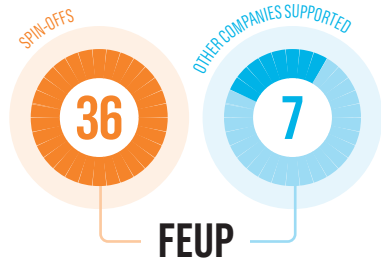

2017

Our community grows with 47 new spin-offs recognized and in the annual meet-up the first brochure is presented.

2018

We blazed through the 75 spin-offs mark and Santander became the first partner of the network.

HOW DO WE HELP OUR SPIN-OFFS?

EVENTS

EMPLOYMENT

NETWORKING

COMMUNICATION

TRAINING

INTERNATIONALIZATION

U.PORTO'S ECOSYSTEM

CONTRIBUTION TO SPIN-OFF CREATION

92

COMPANIES BY MAIN AREA OF ACTIVITY

MAIN AREA OF ACTIVITY
03

AGROFOOD

FLOW
MITOTAG
SNOODFOODS

MAIN AREA OF ACTIVITY
03

EDTECH & EDUCATION SERVICES