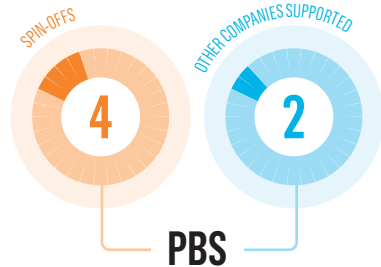

U.PORTO'S ECOSYSTEM

CONTRIBUTION TO SPIN-OFF CREATION