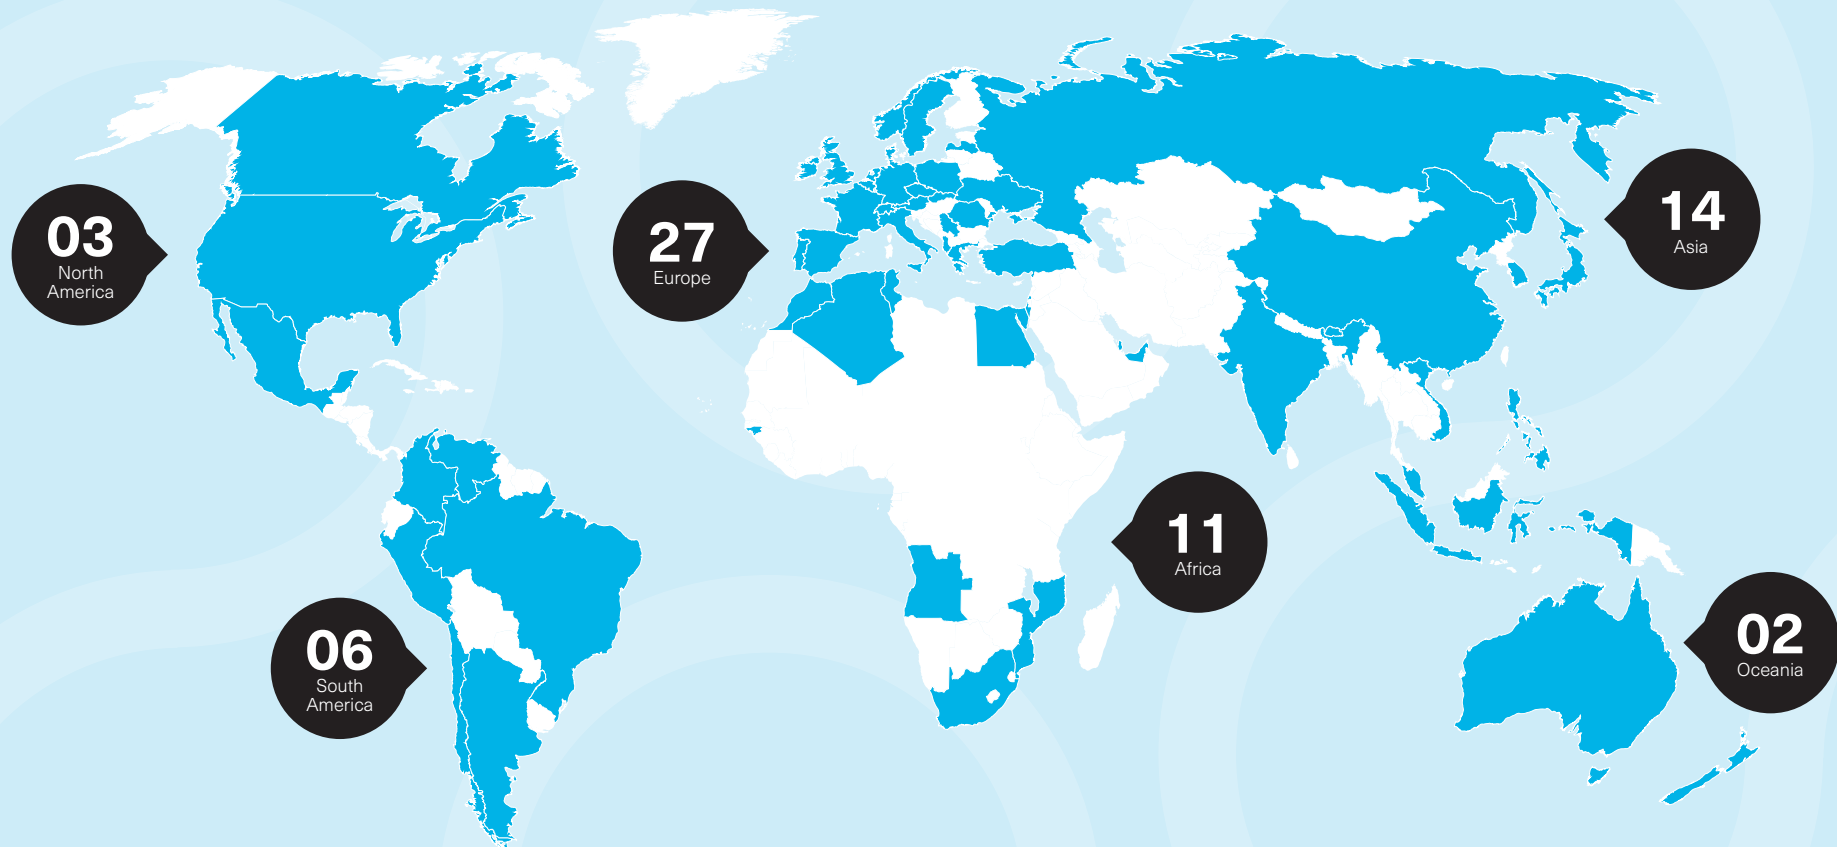

THE CIRCLE 2020

The Circle” is the network of U.Porto’s spin-off companies or, in other words, projects who have emerged from the entrepreneurial, innovative and scientific ecosystems of the University of Porto.

753

2020

1076

MARKET PRESENCE

NORTH AMERICA

Canada
USA
Mexico

SOUTH AMERICA

Argentina
Brazil
Chile
Colombia
Venezuela
Peru

EUROPE

Albania
Austria
Belgium
Czech Republic
Denmark
France
Germany
Greece
Ireland
Israel
Italy
Latvia
Luxembourg

Malta
Netherlands
Norway
Poland
Portugal
Romania
Serbia
Spain
Slovakia
Sweden
Switzerland
Turkey
Ukraine
United Kingdom

AFRICA

Angola
Algeria
Cape Verde
Egypt
Guinea Bissau
Morocco
Mozambique
São Tomé and Príncipe
South Africa
Tunisia
Turkey

ASIA

Bhutan
China
Hong Kong
India
Indonesia
Japan
Malaysia
Philippines
Qatar
Republic of Korea
Russia
Singapore
United Arab Emirates
Vietnam