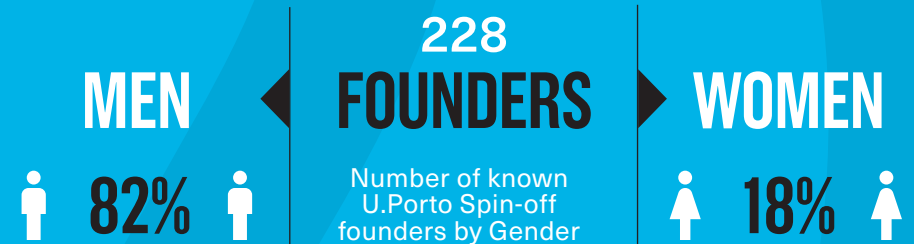

€306.057,36

IN 2019

€487.265,84

COMPANIES FOUNDED BY FEMALE ENTREPRENEURS

COMPANIES FOUNDED BY MIXED TEAMS

JOBS

Number of jobs
our network
represents

2019