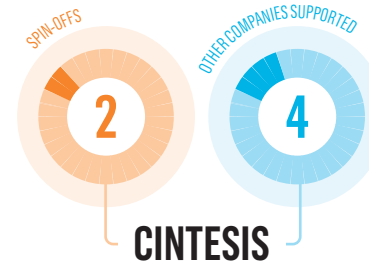

U.PORTO'S ECOSYSTEM

CONTRIBUTION TO SPIN-OFF CREATION