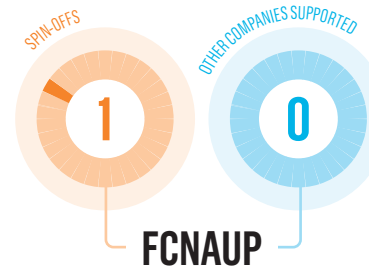

2017

Our community grows with 47 new spin-offs recognized and in the annual meet-up the first brochure is presented.

2018

We blazed through the 75 spin-offs mark and Santander became the first partner of the network.

HOW DO WE HELP OUR SPIN-OFFS?

EVENTS

EMPLOYMENT

NETWORKING

COMMUNICATION

TRAINING

INTERNATIONALIZATION

U.PORTO'S ECOSYSTEM

CONTRIBUTION TO SPIN-OFF CREATION

92

COMPANIES BY MAIN AREA OF ACTIVITY

MAIN AREA OF ACTIVITY
03

AGROFOOD

FLOW
MITOTAG
SNOODFOODS

MAIN AREA OF ACTIVITY
03

EDTECH & EDUCATION SERVICES